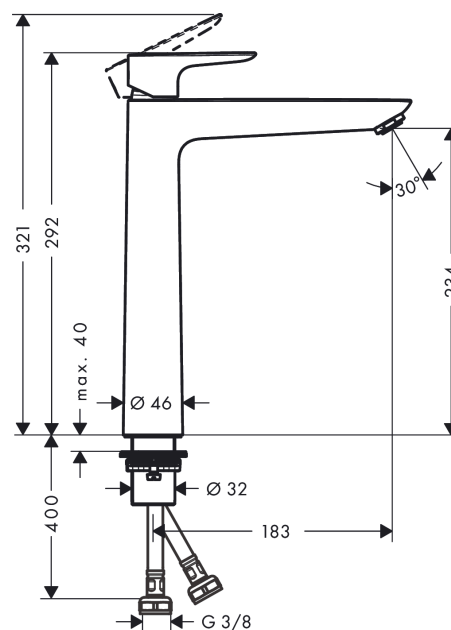

Talis E
Single lever basin mixer 240 without waste set
 Surfaces: **Polished Gold Optic** Article Number: **71717990**

Description

product features

- ComfortZone 240
- projection 183 mm
- spray type: normal spray
- maximum flow rate at 3 bar: 5 l/min
- ceramic cartridge
- temperature limitation adjustable
- suitable for continuous flow water heaters
- connection type: G 3/8 connections
- connection dimension: DN15

Technology

Design awards

Product image

Scale drawing

Flowchart

Talis E
Single lever basin mixer 240 without waste set
 Surfaces: **Polished Gold Optic** Article Number: **71717990**

Exploded Drawing

Year of production: >06/20

Talis E
Single lever basin mixer 240 without waste set
 Surfaces: **Polished Gold Optic** Article Number: **71717990**

Spare part list

Year of production: >06/20

| Pos. | Description | Article Number | Price | PU |
|------|-------------------------------------|----------------|-------|----|
| 1 | handle | 92687990 | - | 1 |
| 2 | screw cover | 95704000 | - | 1 |
| 3 | flange | 92625990 | - | 1 |
| 4 | nut | 92689000 | - | 1 |
| 5 | O-ring 25x1,5 | 98146000 | - | 1 |
| 6 | O-ring 27x1,5 | 92527000 | - | 1 |
| 7 | cartridge, assy | 97685000 | - | 1 |
| 8 | seal | 98865000 | - | 1 |
| 9 | adapter for cartridge | 92628000 | - | 1 |
| 10 | adapter for cartridge | 98866000 | - | 1 |
| 11 | O-ring 23x2 | 98398000 | - | 1 |
| 12 | aerator M24x1 (5 l/min) | 13185990 | - | 1 |
| 13 | flat seal | 98749000 | - | 1 |
| 14 | lever collar | 97548000 | - | 1 |
| 15 | fixing set (Ø 32) | 13961000 | - | 1 |
| 16 | connection hose 600 mm M8x0,75 G3/8 | 96556000 | - | 1 |
| 17 | O-ring 7x1,5 | 98422000 | - | 1 |
| 18 | sealing set | 95581000 | - | 1 |
| a | fixation extension 35 mm | 13898000 | - | 1 |