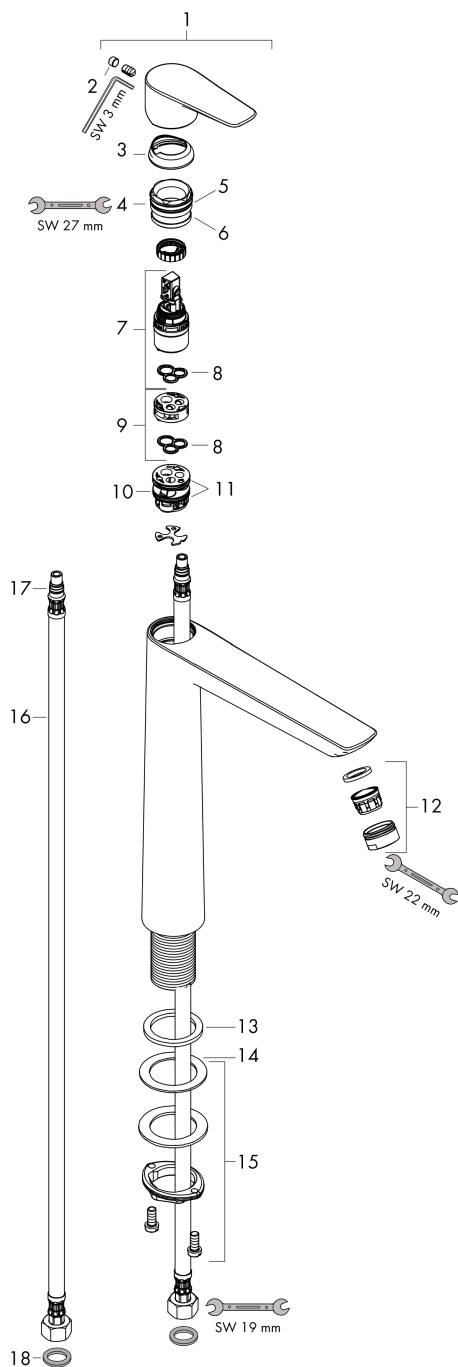

Talis E
Single lever basin mixer 240 without waste set
 Surfaces: **Polished Gold Optic** Article Number: **71717990**

Description

product features

- ComfortZone 240
- projection 183 mm
- spray type: normal spray
- maximum flow rate at 3 bar: 5 l/min
- ceramic cartridge
- temperature limitation adjustable
- suitable for continuous flow water heaters
- connection type: G 3/8 connections
- connection dimension: DN15

Technology

Design awards

Product image

Scale drawing

Flowchart

Talis E
Single lever basin mixer 240 without waste set
 Surfaces: **Polished Gold Optic** Article Number: **71717990**

Exploded Drawing

Year of production: >06/20

Talis E
Single lever basin mixer 240 without waste set
 Surfaces: **Polished Gold Optic** Article Number: **71717990**

Spare part list

Year of production: >06/20

| Pos. | Description | Article Number | Price | PU |
|------|-------------------------------------|----------------|-------|----|
| 1 | handle | 92687990 | - | 1 |
| 2 | screw cover | 95704000 | - | 1 |
| 3 | flange | 92625990 | - | 1 |
| 4 | nut | 92689000 | - | 1 |
| 5 | O-ring 25x1,5 | 98146000 | - | 1 |
| 6 | O-ring 27x1,5 | 92527000 | - | 1 |
| 7 | cartridge, assy | 97685000 | - | 1 |
| 8 | seal | 98865000 | - | 1 |
| 9 | adapter for cartridge | 92628000 | - | 1 |
| 10 | adapter for cartridge | 98866000 | - | 1 |
| 11 | O-ring 23x2 | 98398000 | - | 1 |
| 12 | aerator M24x1 (5 l/min) | 13185990 | - | 1 |
| 13 | flat seal | 98749000 | - | 1 |
| 14 | lever collar | 97548000 | - | 1 |
| 15 | fixing set (Ø 32) | 13961000 | - | 1 |
| 16 | connection hose 600 mm M8x0,75 G3/8 | 96556000 | - | 1 |
| 17 | O-ring 7x1,5 | 98422000 | - | 1 |
| 18 | sealing set | 95581000 | - | 1 |
| a | fixation extension 35 mm | 13898000 | - | 1 |