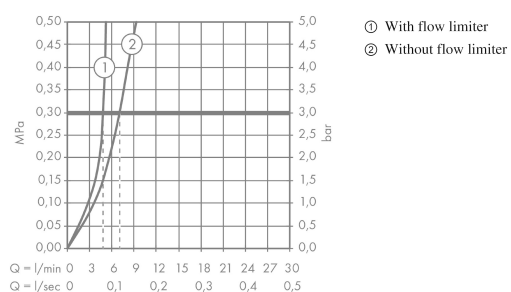

Talis E
Single lever basin mixer 240 without waste set
 Surfaces: **Polished Gold Optic** Article Number: **71717990**

Description

product features

- ComfortZone 240
- projection 183 mm
- spray type: normal spray
- maximum flow rate at 3 bar: 5 l/min
- ceramic cartridge
- temperature limitation adjustable
- suitable for continuous flow water heaters
- connection type: G 3/8 connections
- connection dimension: DN15

Technology

Design awards

Product image

Scale drawing

Flowchart

Talis E
Single lever basin mixer 240 without waste set
 Surfaces: **Polished Gold Optic** Article Number: **71717990**

Exploded Drawing

Year of production: >06/20